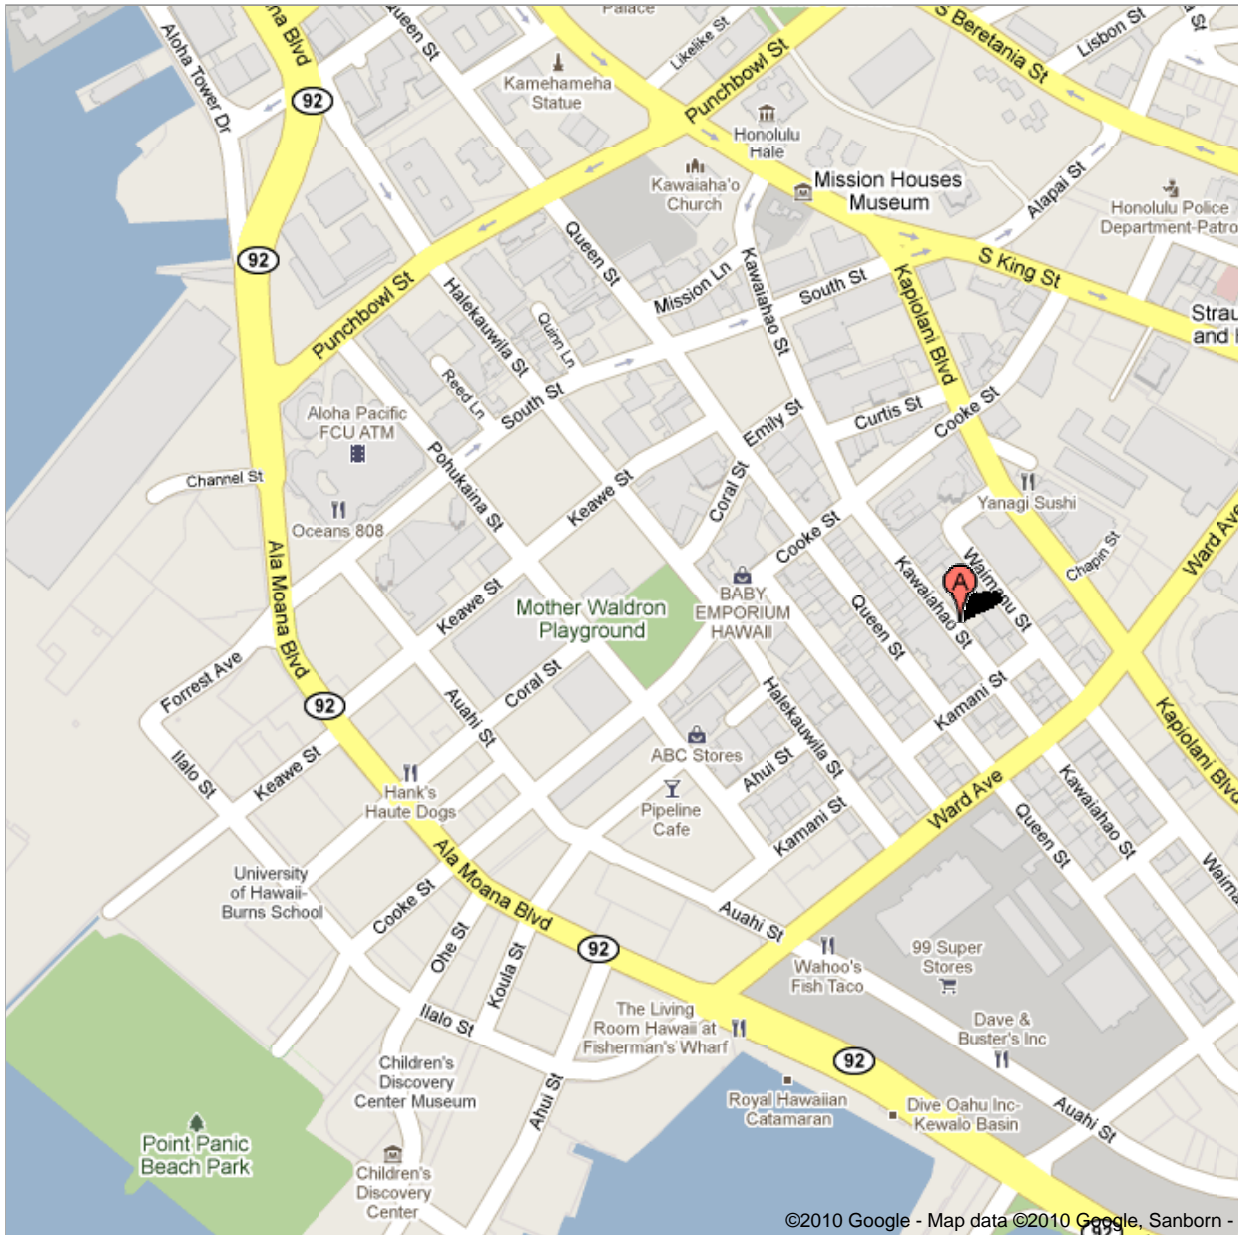

Address **875 Waimanu St**
Honolulu, HI 96813

Notes Winkler Woods LLC &
Big Island Ukulele Co.
875 Waimanu St. #104 (behind
BMW)

©2010 Google - Map data ©2010 Google, Sanborn -